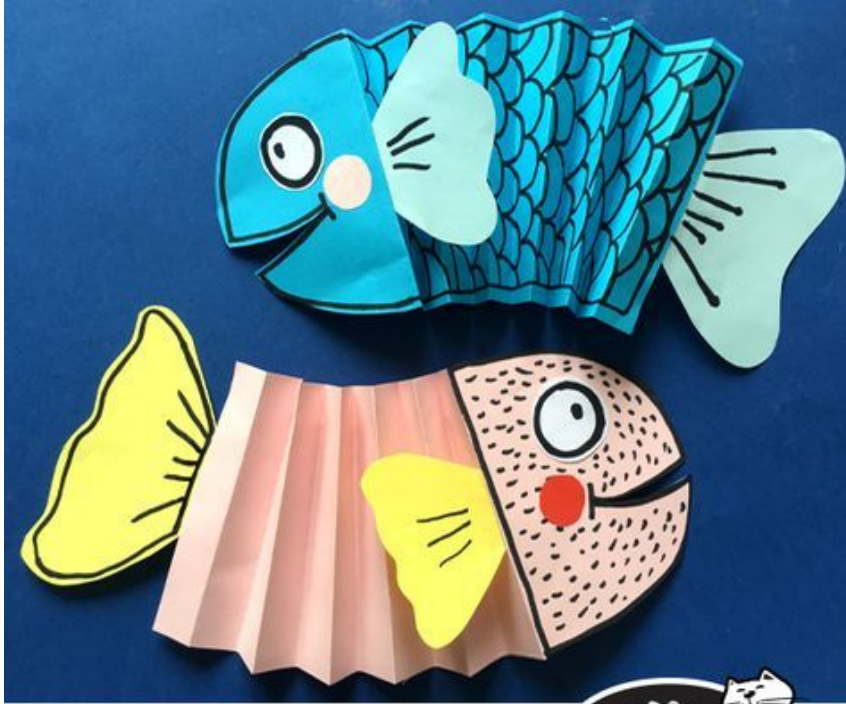

ACCORDION FOLD PAPER FISH

www.krokotak.com